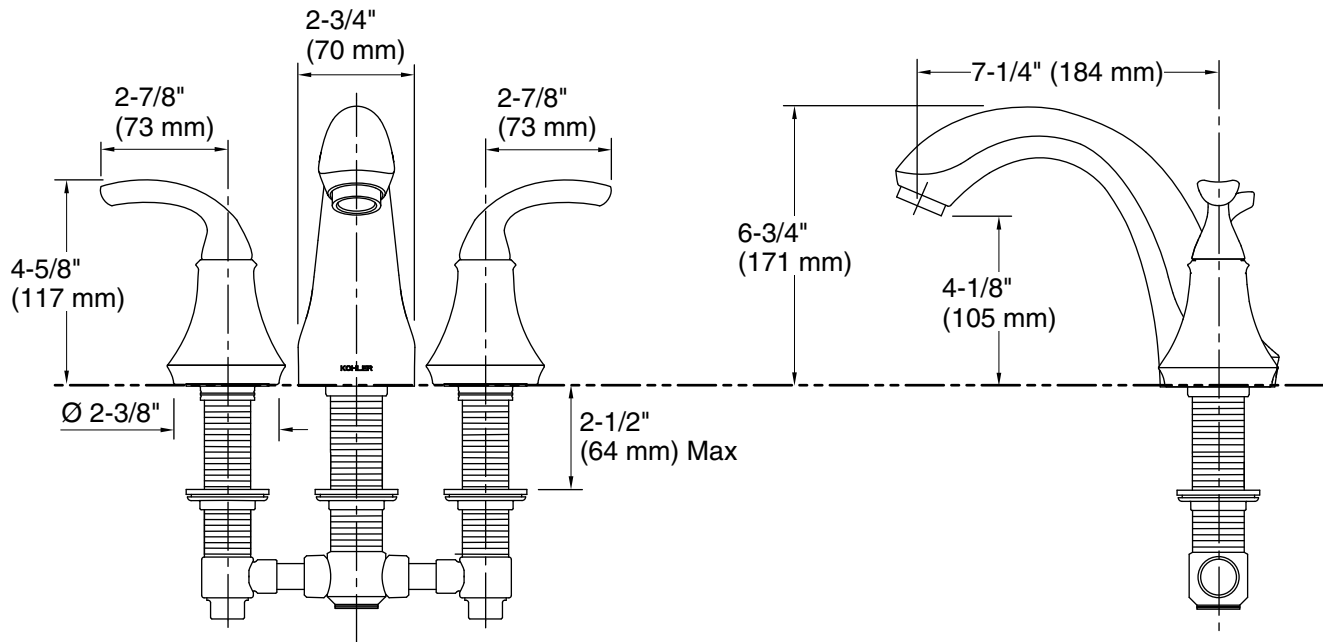

Technical Information

All product dimensions are nominal.

Notes

Install this product according to the installation guide.

ADA, CSA B651 compliant when installed to the specific requirements of these regulations.